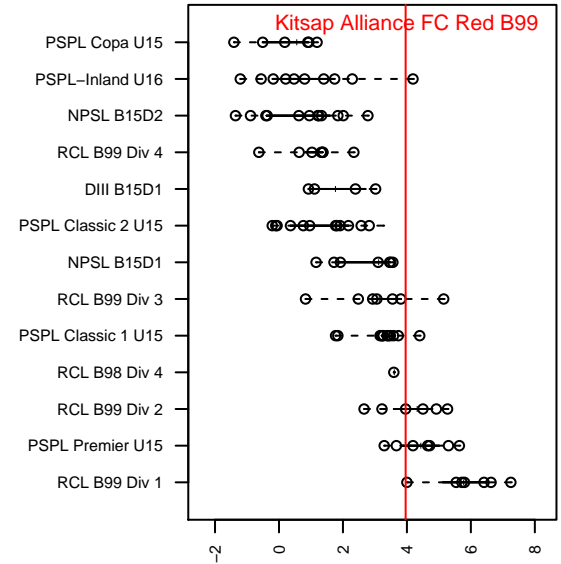

**attack and defense rating
relative to others at age
and all opponents in last 13 months**