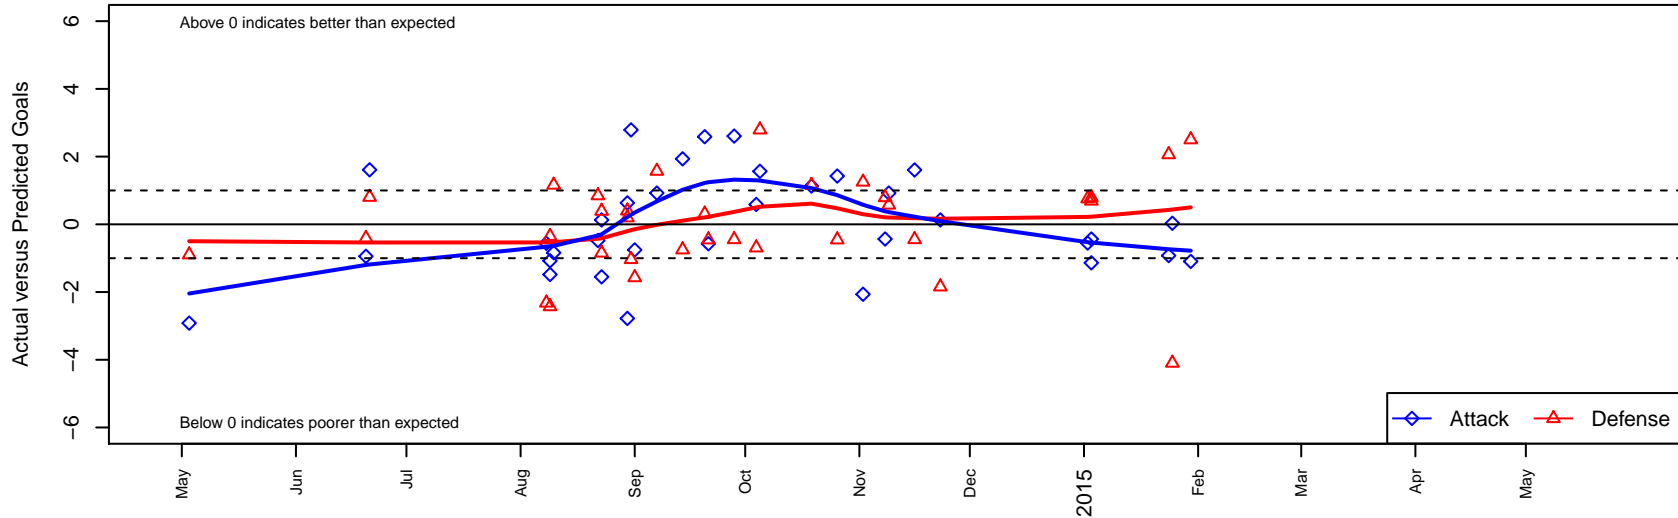

Kitsap Alliance FC Red B99

Kitsap Alliance FC
 Silverdale, WA
 B99 total strength=1489
 attack=15.86 defense=7.47
 fall league = RCL B99 Div 2
 notes= was Westsound Red

alt names used:
 WestSound FC B99 Red
 Kitsap Alliance B99 Red
 66 Westsound Premier 99 Red
 Kitsap Alliance FC B99 A
 Westsound FC Red
 Westsound FC B99 Red
 WESTSOUND FC B99 RED
 Kitsap Alliance FC B99 A

Kitsap Alliance FC Red B99
 Dots are actual minus expected GF (blue circles) and GA (red triangles).
 Blue line is smoothed change in attack strength. Red is smoothed change in defense strength.

**attack and defense variance (black dot)
relative to other teams
and top 10 in region**